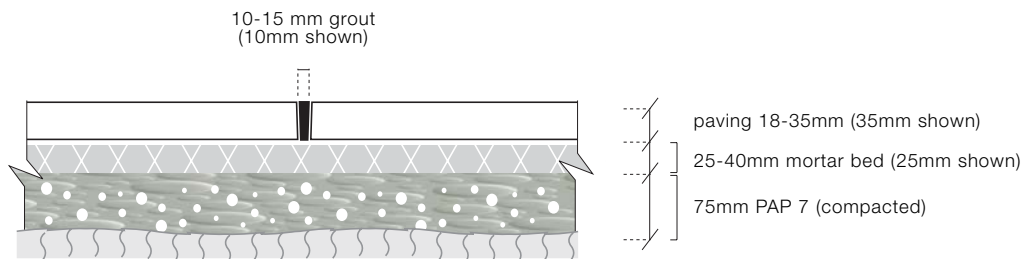

natural stone paving

JAGAS split sandstone paving

sizes available

290 x 290mm

290 x 600mm

600 x 600mm

600 x 900mm

JAGAS sawn sandstone paving

sizes available

300 x 600mm

450 x 450mm

600 x 600mm

laying specifications for JAGAS split sandstone

laying specifications for JAGAS sawn sandstone