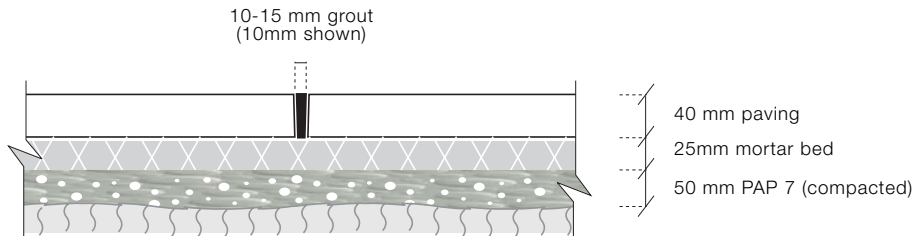

## wetcast paving

lifestyle range / platinum range / exposed range / platinum weathered range

### Sizes available

- 300 x 300 (11 units per m<sup>2</sup>)
- 400 x 400 (6.3 units per m<sup>2</sup>)
- 450 x 450 (5 units per m<sup>2</sup>)
- 500 x 500 (4 units per m<sup>2</sup>)
- 600 x 300 (5.5 units per m<sup>2</sup>)
- 600 x 600 (2.8 units per m<sup>2</sup>)
- 600 x 150 (border)
- 300 x 300 bullnose
- 450 x 450 bullnose
- 600 x 300 bullnose

### laying specifications for JAGAS wet cast pavers

JAGAS 600mm x 600mm pavers 605mm centres

JAGAS 450mm x 450mm pavers 455mm centres